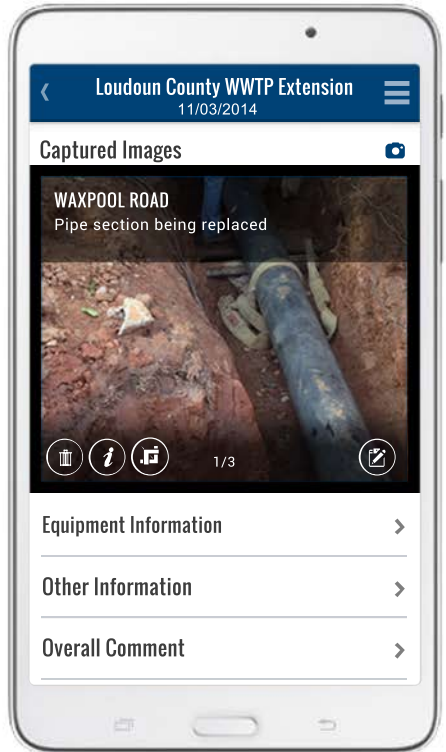

Field inspections On The Go

-  Simple and intuitive design
-  Take evidence pictures right from the app
-  On-device signature capture
-  Works online and offline
-  Secure and encrypted
-  Instant PDF report generation with pictures
-  Geo-tagging as inspection proof
-  Inspection site directions
-  Speak or write your inspection notes